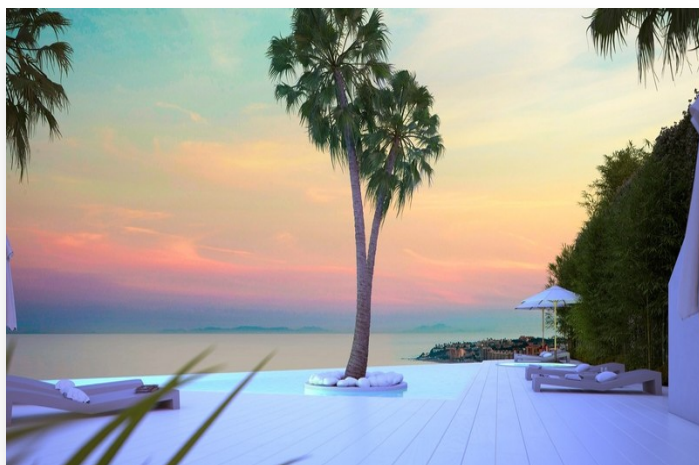

## Localisation: Benalmádena

Unique..... Apartments and Penthouses.

The spectacular and breath-taking views from these apartments offer you the great dream of being able to enjoy life from the top. With panoramic views that will make you feel the wonderful Mediterranean Sea right in front of you. Our inspiration has been the sea and its waves in motion to design the sinuous curves of the roof top reinforced with the colours and composition of the facades. Modern, close and functional architecture where natural light invades all the spaces, making it a unique collection. We have chosen the best materials and finishes of the market: Duravit, Hansgröhe, Technal, Porcelanosa, Zampieri, Saloni, Kaldewei, etc. The reception, with its double height ceilings and the sculptures of the famous Portuguese artist Rogério Timoteo, will make you feel entering to an incomparable collection, where all common areas have been tastefully furnished. Also, a fully-equipped business and meeting centre, infinity pools and mini bubble pools with spectacular views over the bay of Fuengirola make Med One an excellent collection. Only 450m from the seaside and strategically located between Málaga and Marbella, this complex consists of three buildings facing south and composed of apartments of 2 and 3 bedrooms and penthouses of up to 4 bedrooms. The penthouses count with generous interior spaces and terraces with their own mini hot tubs to enjoy the pleasant aroma of the sea in warm days and starry nights. All units count with the most sought after features on the coast: panoramic views to the Mediterranean Sea, dream qualities, a safe environment and all possibilities that resort offers with its incomparable range of unique services on the Costa del Sol: Spa, Sport Club, Swimming, Tennis, Paddle, three restaurants, including Michelin starred.

### Vues

Montagne

Panoramique

Piscine

Plage

Port

Mer