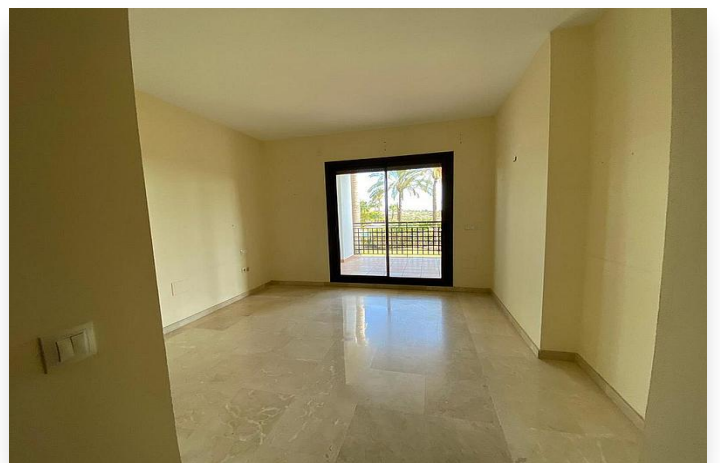

Apartment in Selwo

Price: 244,000 €

Reference: 60601148 Bedrooms: 2 Bathrooms: 2 Plot Size: 0m² Build Size: 106m² Terrace: 30m²

Location: Selwo

Beautiful property available direct from the Bank we are directly authorised and do not charge additional fees as we are paid directly.

Features:

Setting

Close To Golf
Close To Port
Urbanisation
Close To Shops

Pool

Communal

Features

Covered Terrace
Lift
Ensuite Bathroom
Private Terrace

Parking