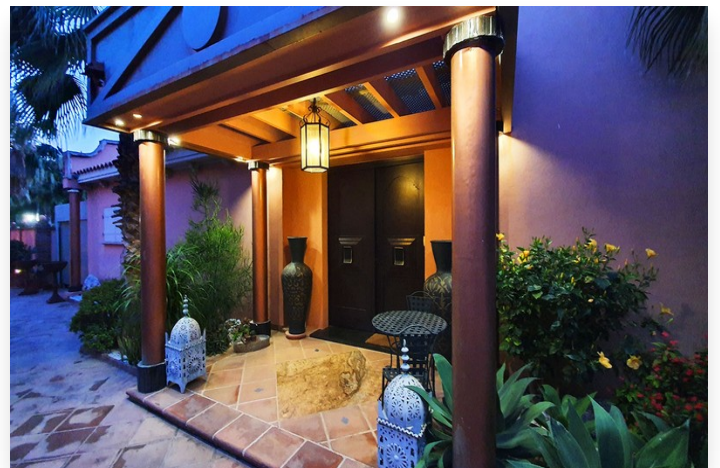

Villa en Benalmádena

Precio: 899.000 €

Referencia: R3847654 **Dormitorios:** 4 **Baños:** 3 **Terreno:** 0m² **Construido:** 267m²

Terraza: 0m²