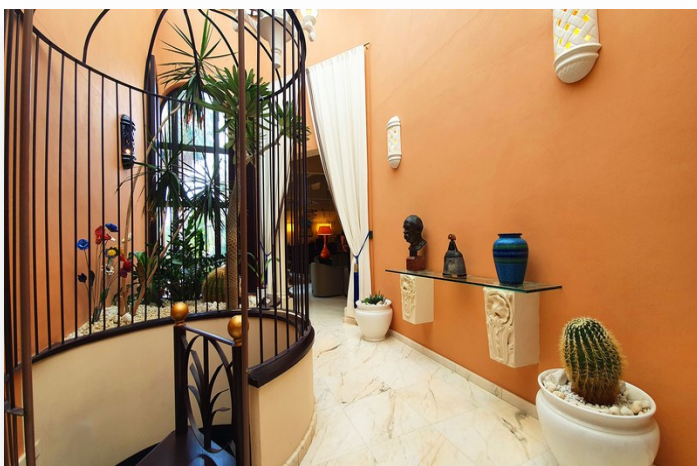

Villa en Benalmádena

Precio: 899.000 €

Referencia: R3847654 **Dormitorios:** 4 **Baños:** 3 **Terreno:** 0m² **Construido:** 267m²

Terraza: 0m²